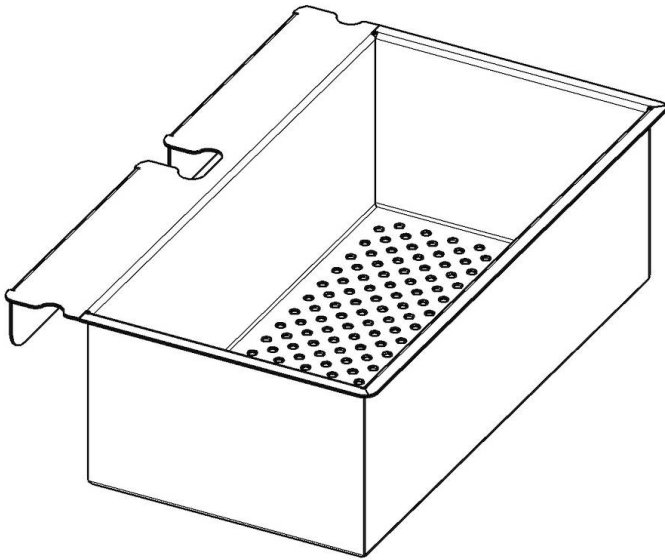

TECHNICAL DATA

8151 010

Scolapasta per tagliere multifunzione 8100 608
Colander for chopping board 8100 608