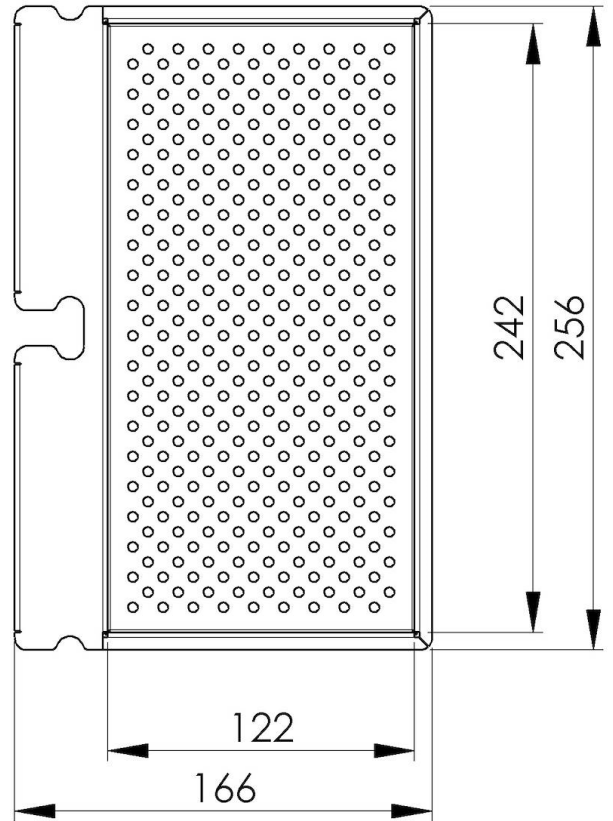

### DETAILS

Material Stainless steel

---

Sink accessories Colander

---

Dimensions 256 x 166 mm

---

Notes: To be used in combination with:  
**8100 608 - 8100 037**

## TECHNICAL DATA

8151 010

Scolapasta per tagliere multifunzione 8100 608  
Colander for chopping board 8100 608